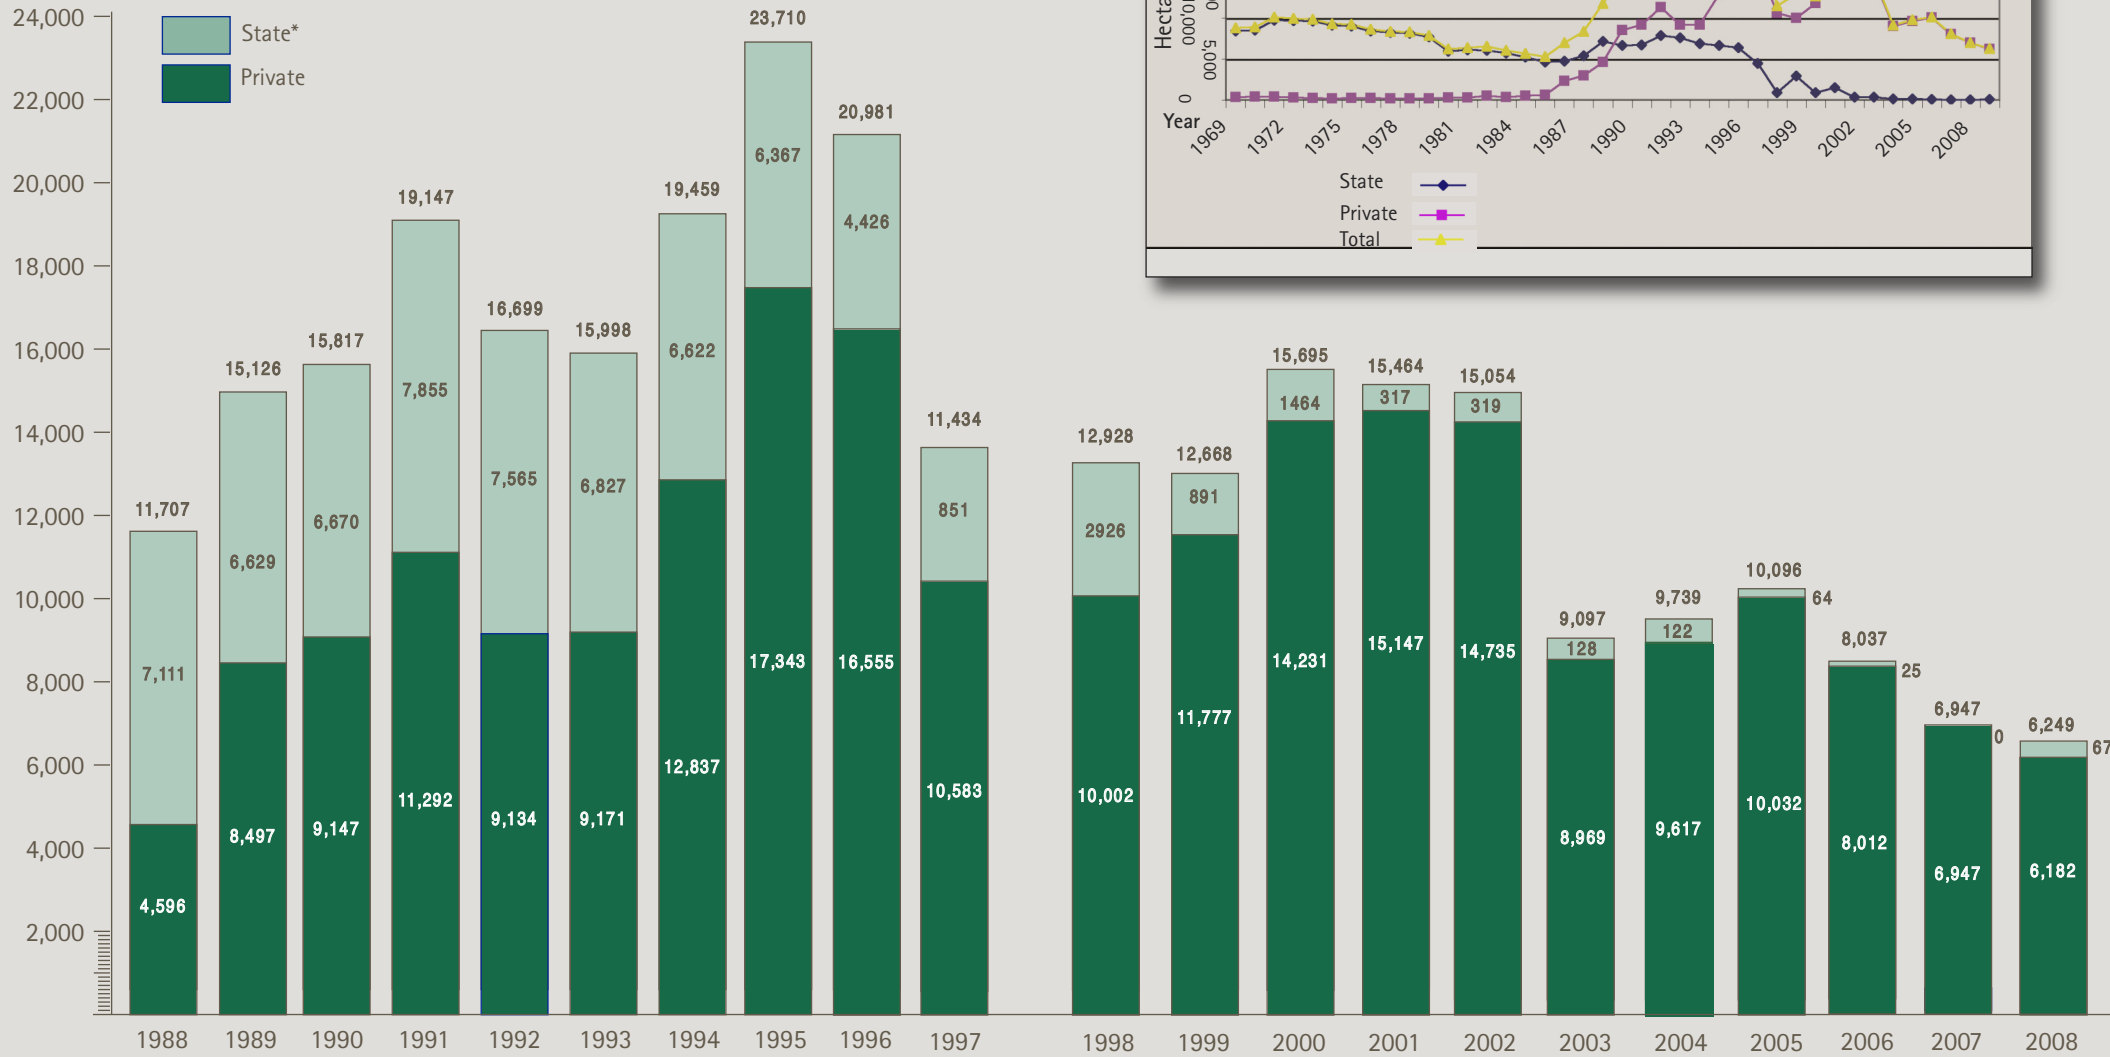

# ANNUAL AFFORESTATION (HECTARES) 1988 - 2008

\* State planting: Forest Service (1986 - 1988); Coillte (1987 - 2008)

Source: Forest Service (2009)